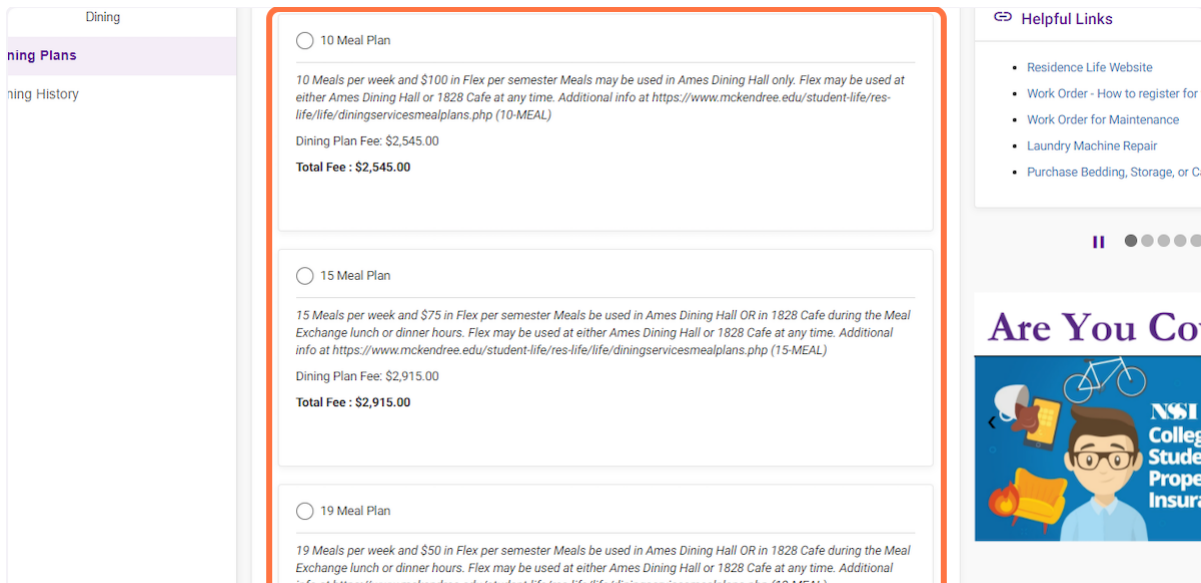

2. Select the Res Life Portal Tile

3. This will bring you to your ResLife Portal Dashboard.

4. Select Dining

5. Click on Dining Plans

6. The Current Semester will be shown.

Select this bar to bring up the semester available to you for meal plan alteration.

7. Click on current semester to see the drop-down options.

8. Change it to the Semester you wish to change.

In the example below, the student wants the Fall Semester changed.

9. Select a Dining Plan

The options available to you reflect the selections you can make based on where you live. If you don't see an option you believe you should have, contact our office at reslife@mckendree.edu.

10. Make sure you click on the bubble.

11. Click on Purchase Meal Plan once you made your selection.

And that is it, you have selected a meal plan.

IF you want to change your meal plan, continue below.

The screenshot shows a web page with a summary of meal plan fees. At the top, there is a URL: <https://www.mckenaree.edu/student-life/res-life/life/diningservicesmealplans.php>. Below the URL, the text reads "Dining Plan Fee: \$3,180.00" and "Total Fee : \$3,180.00". At the bottom of the summary box, there is a prominent purple button with a white border and the text "Purchase Meal Plan".