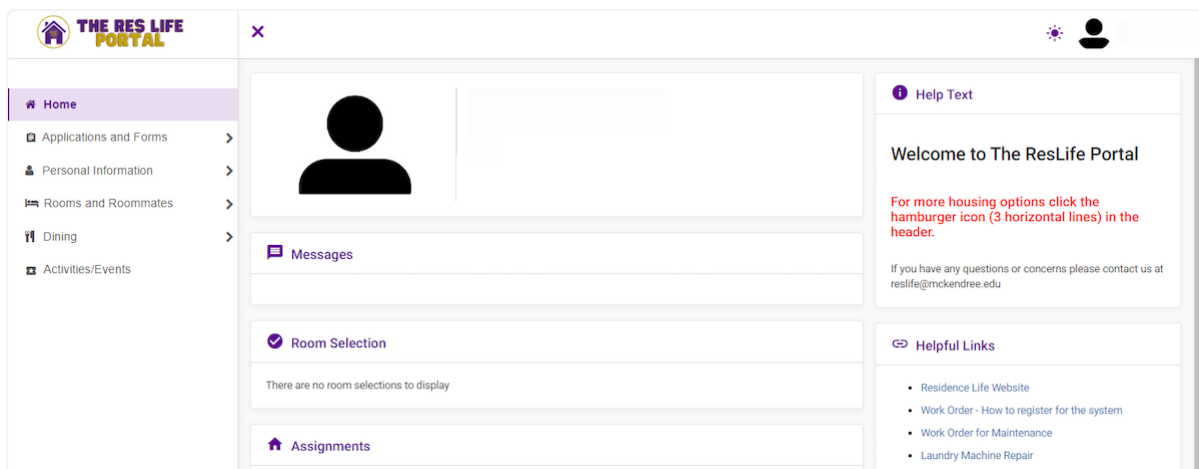

If you have further questions, please contact the Office of Residence Life at reslife.

[Undergraduate & Graduate Programs | McKendree University](#)

Start at to <https://www.mckendree.edu/>

1. Click on My McK

2. Select the Res Life Portal Tile

3. This will bring you to your ResLife Portal Dashboard.

4. Select Dining

5. Click on Dining Plans

6. The Current Semester will be shown.

Select this bar to bring up the semester available to you for meal plan alteration.

7. Click on current semester to see the drop-down options.

8. Change it to the Semester you wish to change.

In the example below, the student wants the Fall Semester changed.

9. Select a Dining Plan

The options available to you reflect the selections you can make based on where you live. If you don't see an option you believe you should have, contact our office at reslife@mckendree.edu.